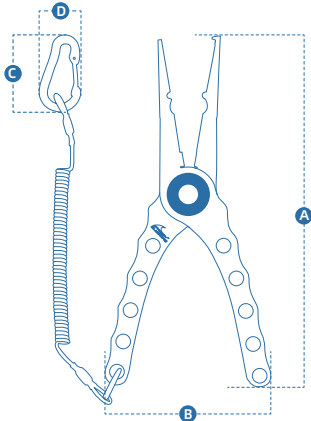

• Fishing Ruler

60 in # 501364

96 in # 501371

Code #	Length	Color	Pack Qty	MSRP
501364	60 in	Green	1	\$ 21.99
501371	96 in	Blue	1	\$ 24.99

• Fishing Plier

Code #	Color	A	B	C	D	Pack Qty	MSRP
500121	Blue	7.56 in	3.66 in	1.97 in	1.04 in	1	\$ 21.99

• Fishing Gripper

Code #	Color	A	B	C	D	Pack Qty	MSRP
500114	Blue	10.35 in	4.02 in	1.97 in	1.04 in	1	\$ 22.99

• Heavy Duty Stainless Steel Crimper

Code #	Length	Width	Pack Qty	MSRP
501388	15.70 in	2.56 in	1	\$ 229.99

• Bait Needle

Code #	Total Length	Handle Width	Needle Length	Pack Qty	MSRP
225303	3.5 in	0.8 in	2.32 in	2	\$ 7.99

• 304 Stainless Steel Bait Rigging Needles

Code #	Length	Diameter	Pack Qty	MSRP
500404	4 in	1.8 mm	3	\$ 7.99
500411	6 in	1.8 mm	3	\$ 8.99
500428	9 in	1.8 mm	3	\$ 12.99