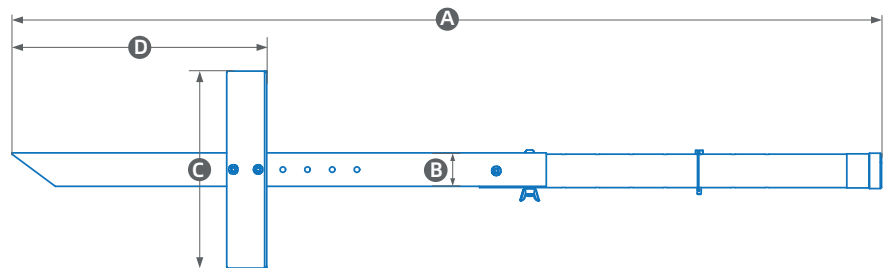

• V4 Adjustable Sand Spike

Code #	A	B	C	D	Pack Qty	MSRP
518935	51.18 in	2 in	11.61 in	15.02 in	1	$ 48.99